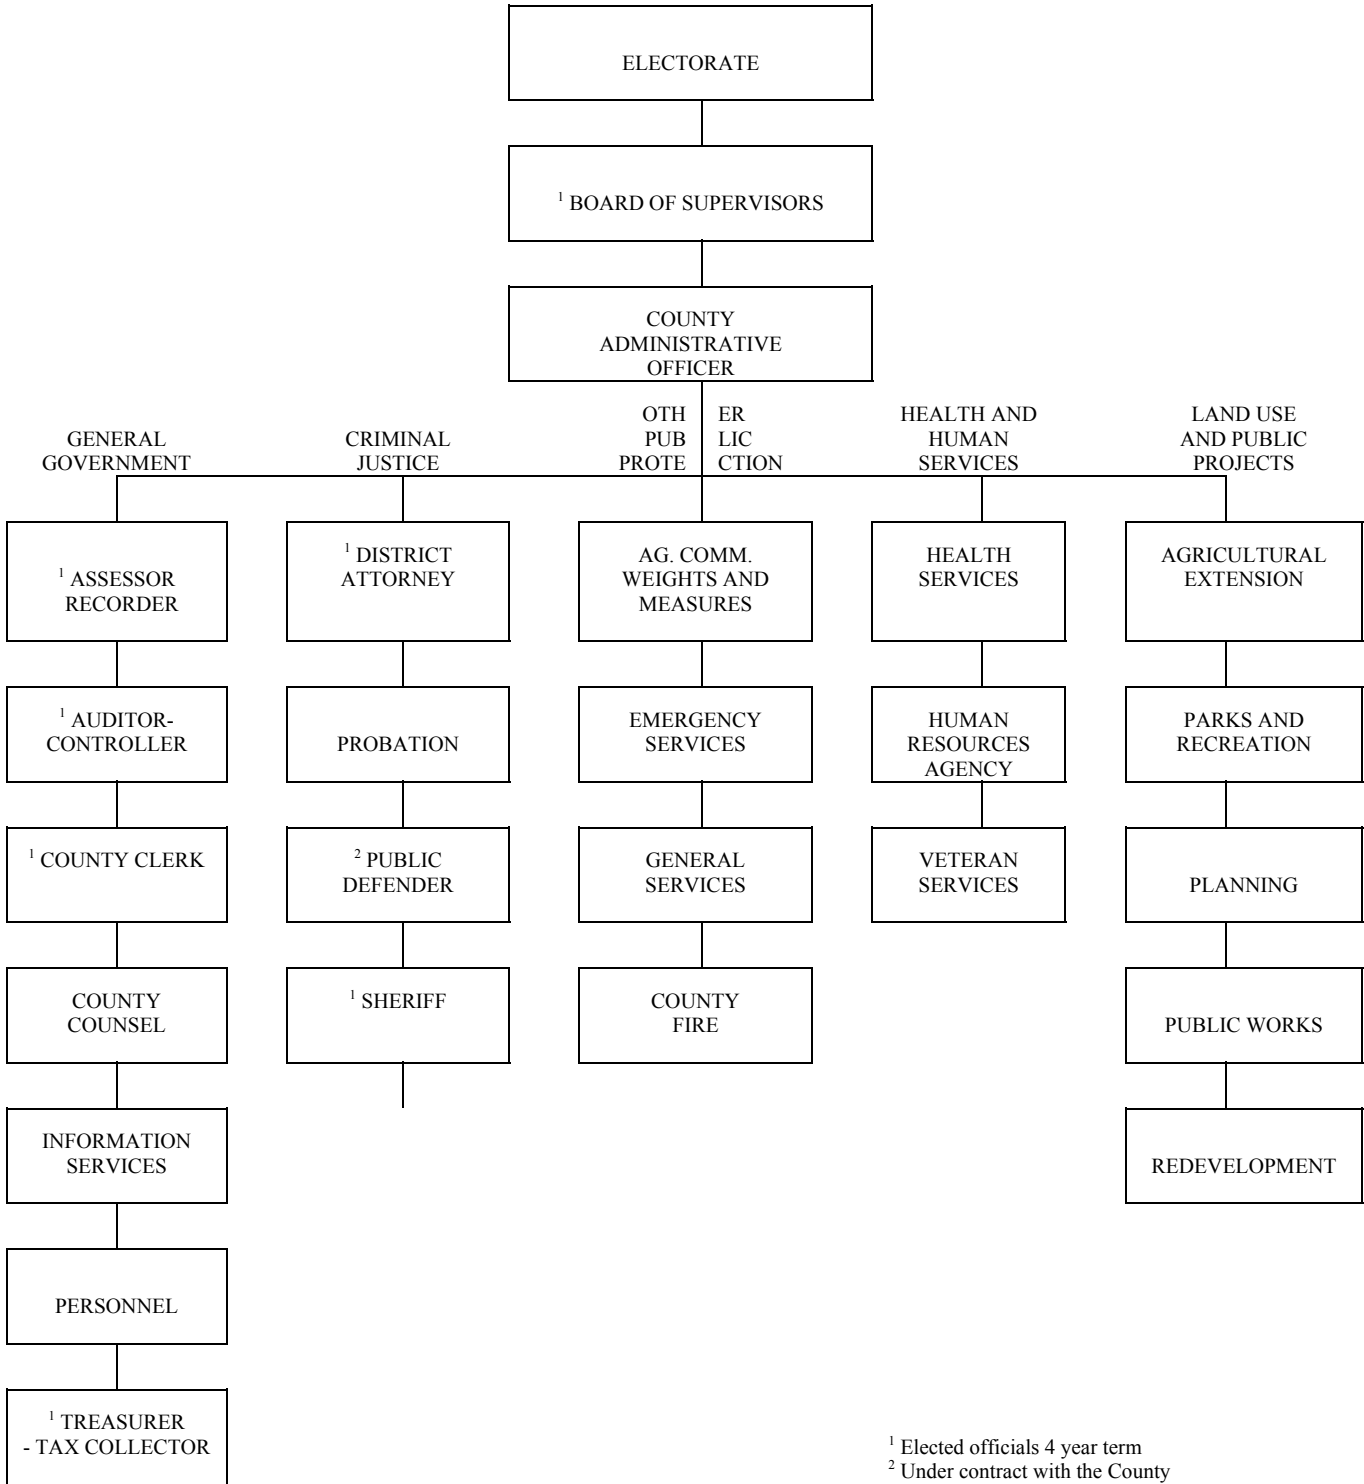

COUNTY OF SANTA CRUZ

Organization Chart

¹ Elected officials 4 year term
² Under contract with the County