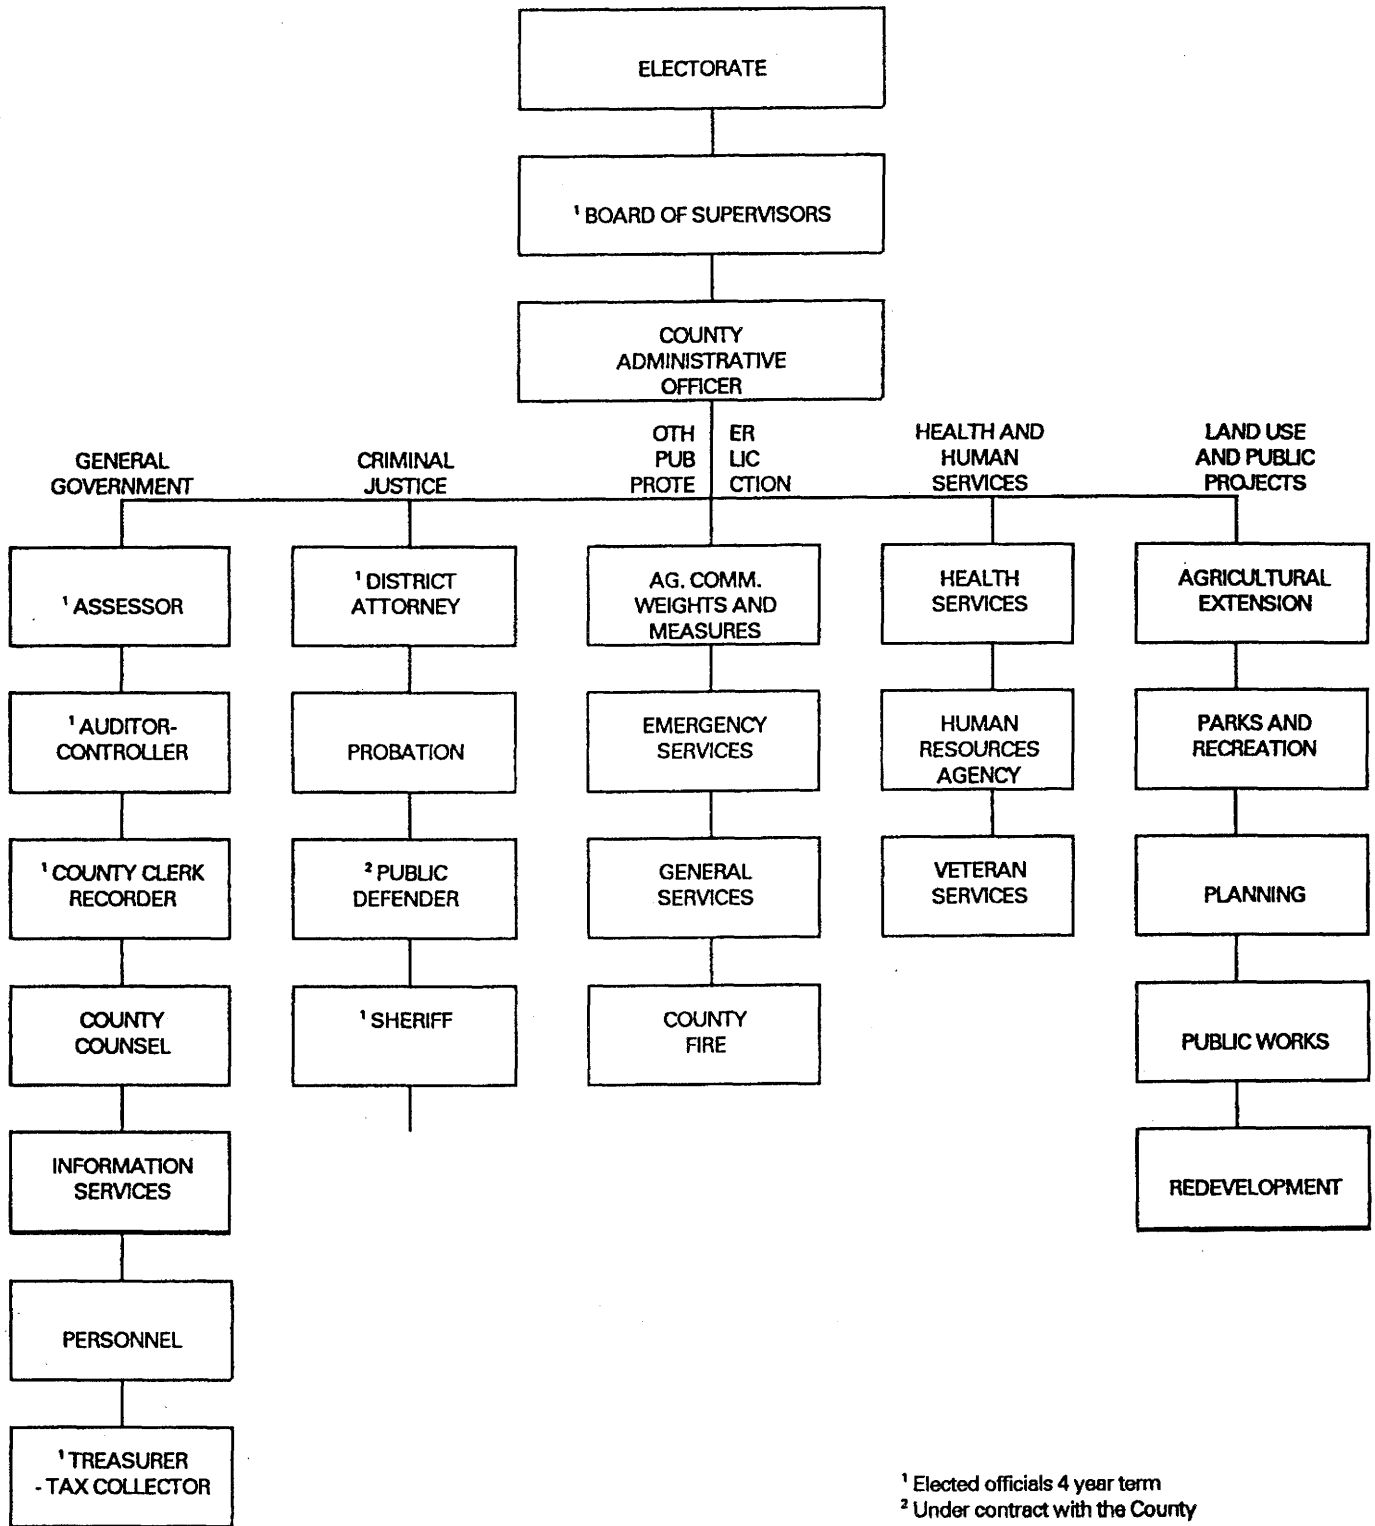

COUNTY OF SANTA CRUZ

Organization Chart

¹ Elected officials 4 year term
² Under contract with the County